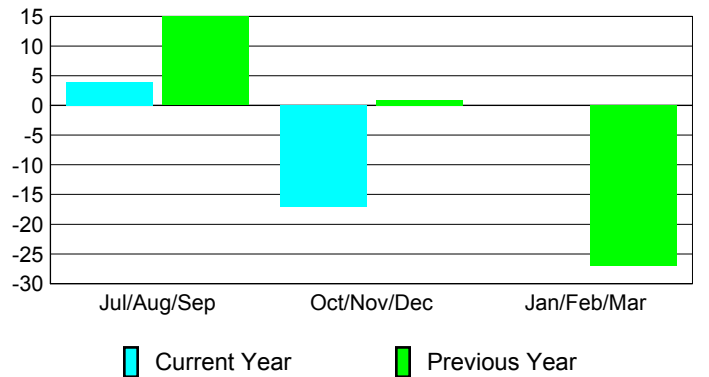

Membership Results
2012-2013

Membership
2011-2012

Month	Net Memb Goal	Actual New Memb	Actual Dropped Memb	Gain/Loss of Memb	Gain/Loss of Memb
Jul/Aug/Sep	-10	43	-39	4	15
Oct/Nov/Dec	20	22	-39	-17	1
Jan/Feb/Mar	-3				-27
Totals	7	65	-78	-13	-11

Membership Results 2012-2013

Goal, New, Dropped, Gain/Loss

Comparison of Membership Gain/Loss

Current Year Compared to the Previous Year

Gender Comparison 2012-2013

Jul/Aug/Sep

Oct/Nov/Dec

Jan/Feb/Mar