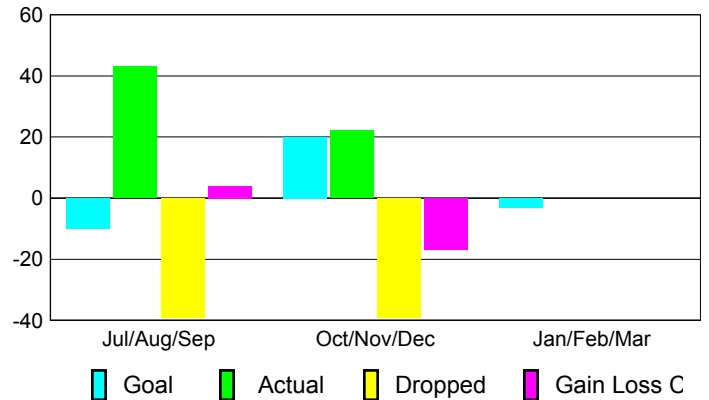

Membership Results 2012-2013

Goal, New, Dropped, Gain/Loss

Comparison of Membership Gain/Loss

Current Year Compared to the Previous Year